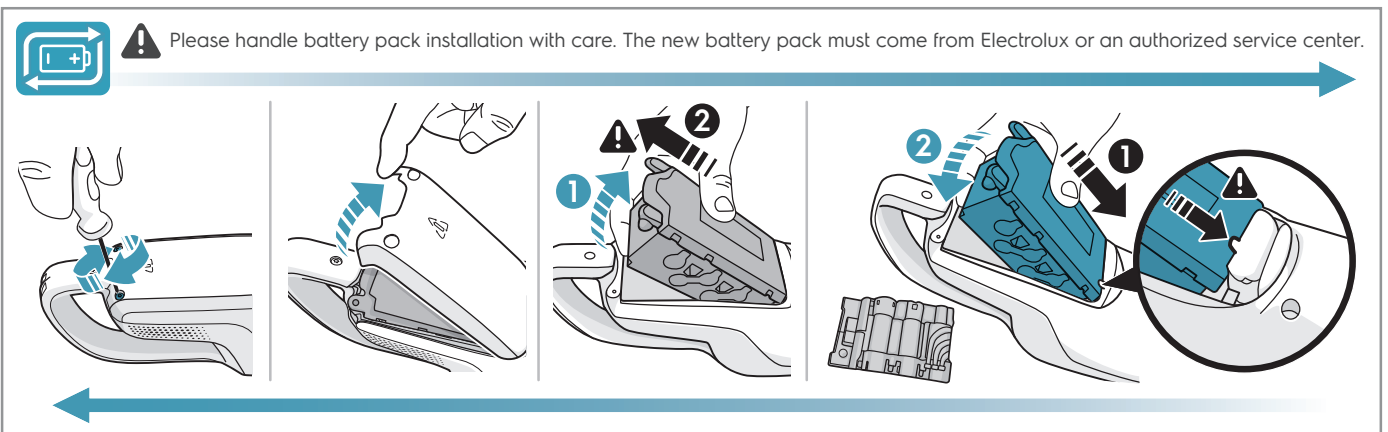

www.electrolux.com

** 18V : ADS-I3G-22 25013GPG
** 21.6V/25.2V : KSC-18W-350050HE

! Please handle battery pack installation with care. The new battery pack must come from Electrolux or an authorized service center.