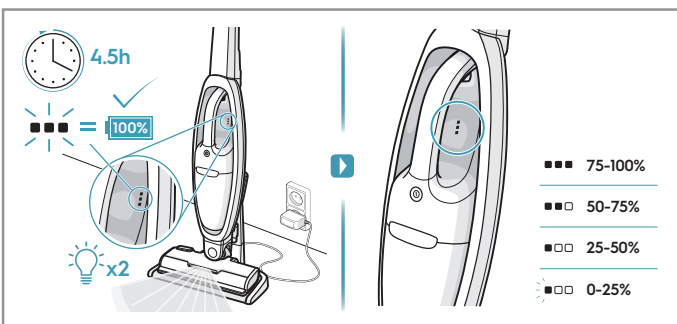

www.electrolux.com

** 18V : ADS-I3G-22 25013GPG
** 21.6V/25.2V : KSC-18W-350050HE

! Please handle battery pack installation with care. The new battery pack must come from Electrolux or an authorized service center.