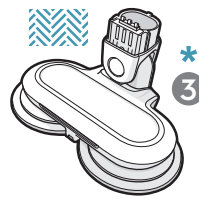

Instruction Book

Clean 500 Animal 500 Hygenic 500

* Accessories may vary from model to model. | Les accessoires peuvent varier d'un modèle à l'autre. | Ausstattung und Zubehör kann je nach Modell variieren. | Accessoires kunnen per model verschillen. | Tilbehøren kan variere mellan olika modeller. | Lisävarusteet voivat vaihdella malleittain. | Tilbehør kan variere fra model til model. | Tilbehør kan variere fra modell til modell. | Los accesorios pueden variar según el modelo. | Os acessórios podem variar de modelo para modelo. | Gli accessori possono variare da modello a modello. | Τα εξαρτήματα ίσως διαφέρουν από μοντέλο σε μοντέλο. | Lisad võivad mudelist mudelisse varieeruda. | Priedai kitiems modeliams gali skirtis. | Aksesoria mogą się różnić w zależności od modelu. | Piederumi katram modelim var atšķirties. | Príslušenství se může u jednotlivých modelů lišit. | Doplnky sa môžu lišiť v závislosti od modelu. | Dodaci se mogu razlikovati kod određenih modela. | Nastavki se lahko glede na model razlikujejo. | Принадлежности могут отличаться от модели к модели. | Ці компоненти можуть відрізнятися залежно від моделі. | A tartozékok típusonként eltérőek lehetnek. | Accessoriile pot diferi de la model la model. | Принадлежностите може да се различават според различните модели. | Aksesuarları modelden modele farklılık gösterebilir. | دواعل لىوم نم فللىق ناقغرلما | Додаци могу да се разликују у зависности од модела усисивача. | 仅特定机型提供

www.electrolux.com

** 18V : ADS-I3G-22 25013GPG
** 21.6V/25.2V : KSC-18W-350050HE